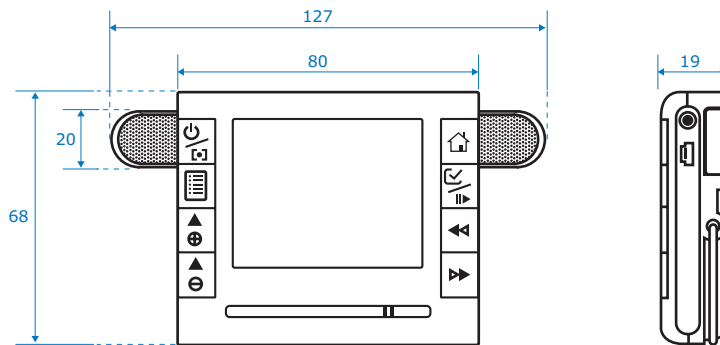

Specification

| Mobile Digital Video Recorder |  |
|-------------------------------|--|
| Storage media type            | SD / MMC Card slot (support up to 2GB) , Built-in flash memory 128 MB  |
| LCD display                   | 2.5" LTPS TFT LCD 960 x 240 , 230K pixels / 262K Color   |
| Interface                     | 2 in 1 MiniUSB ( USB2.0 / Power in ) ; 4 in 1 earphone jack<br>(Video out / earphone jack / external microphone / AV in)                       |
| Video out / Video in          | TV OUT ( NTSC / PAL ) / AV IN ( NTSC / PAL )   |
| Extend interface              | Extend DC power 9V out for camera and AV in  |
| AV recorder resolution        | 640 x 480 (VGA) / max 30 fps   |
| AV audio quality              | 2 modes : radio quality (16KHz) / CD quality (48KHz)   |
| AV recorder quality           | MPEG4 : best fine normal basic economy   |
| Voice recorder                | 2 modes: radio quality (16KHz)/CD quality (48KHz)  |
| Format support                | JPEG ASF WAV MP3 WMA   |
| Language support              | 12 languages: English, German, French, Spanish, Italian, Portuguese<br>, Japanese, simple Chinese, tradition Chinese, Korean, Polish, Turkey   |
| Battery                       | Rechargeable LI-ION battery<br>3.7 V /920mA , compatible with NP60 type battery  |
| Adapter                       | 5V DC adapter (USB port) / USB cable   |
| Weight(g)                     | 95g ( with battery)  |
| Size                          | 18 x 68 x 81 ( L x W x H ) mm  |
| Extend Interface              | Extend DC Power 9V out for Camera and AV in<br><br>Scheduled recording function ( 12 event )<br>Special Power save button (monitor sleep mode) |

MP-415E

Dimension

unit : mm

Other model

SS-L1475

CCD snake camera with white LED light

MO-L806

CMOS snake camera with white LED light