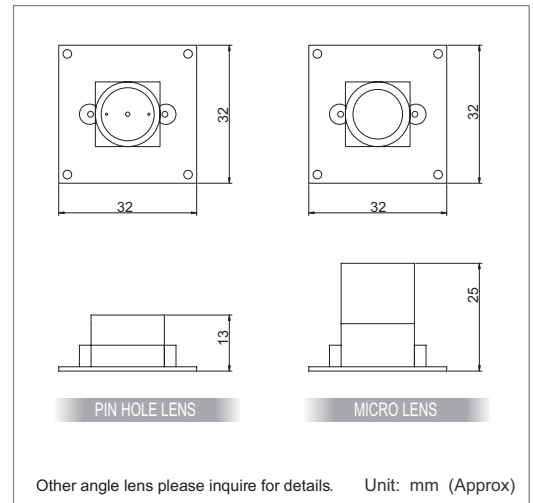

NOTE:

G : Micro Lens , P : Pin Hold Lens

Feature

High Quality picture.
Compact size.
Mirror function: ordering in advance.
Backlight compensation.
Auto white balance.
Equipping Electronics-Auto-Iris.
High performance.
Competitive price.
Exchange for any kind of lens.
High speed white balance mode (1Fild)
Outatanding Quality.