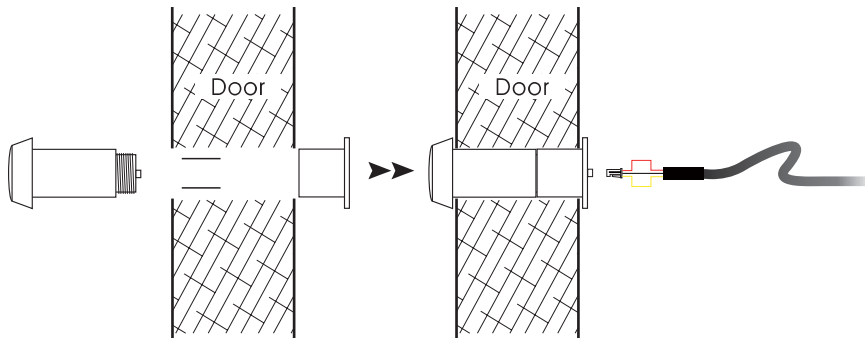

Ordering information

MF-35D

Door Peephole Camera