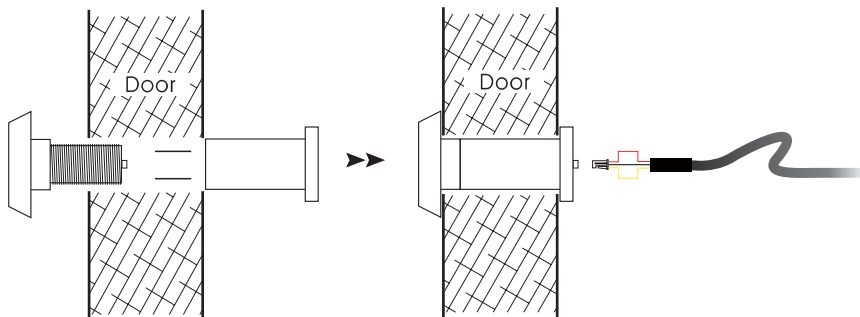

Unit : mm (±0.5)

Specification

Model	MF-35D-3D
Video system	NTSC / PAL
Number of effective pixels	648 x 480 (NTSC & PAL)
Image sensor	1/4" Color CCIQ II Camera
Resolution(TV Lines)	400 TV Lines
S/N Ratio	more than 50dB
Minimum illumination	0.1 LUX / F1.2
Image Transfer Rate	60 field/sec (NTSC) , 50 field/sec (PAL)
Horizontal sync frequency	NTSC -15.734kHz , PAL - 15.625kHz
Vertical sync frequency	NTSC - 60Hz , PAL - 50Hz
Camera consumption	0.45
Video output	1Vp-p , 75ohm composite
Storage temperature	-30 to 60 Degree C
Working temperature	-10 to 45 Degree C
Built-in Lens	3.9 mm/F2.8
Power source	DC 5~12 V(Standard)
Power current	50 mA

▲ MF-35D-3D

Ordering information

MF-35D-3D

Door Peephole Camera

Other information

MF-35D

NEW CCIQ II Multi-Function Camera
Waterproof IP 68