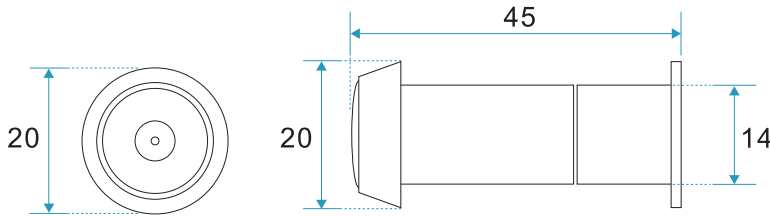

Unit : mm (±0.5)

Specification

Model	MF-35D
Video system	NTSC / PAL
Number of effective pixels	648 x 480 (NTSC & PAL)
Image sensor	1/4" Color CCIQ II Camera
Resolution(TV Lines)	400 TV Lines
S/N Ratio	more than 50dB
Minimum illumination	0.1 LUX / F1.2
Image Transfer Rate	60 field/sec (NTSC) , 50 field/sec (PAL)
Horizontal sync frequency	NTSC -15.734kHz , PAL - 15.625kHz
Vertical sync frequency	NTSC - 60Hz , PAL - 50Hz
Camera consumption	0.45
Video output	1Vp-p , 75ohm composite
Storage temperature	-30 to 60 Degree C
Working temperature	-10 to 45 Degree C
Built-in Lens	1.8 mm/F2.5
Power source	DC 5~12 V(Standard)
Power current	50 mA

Unit : mm (±0.5)

Specification

Model	MF-35D-3D
Video system	NTSC / PAL
Number of effective pixels	648 x 480 (NTSC & PAL)
Image sensor	1/4" Color CCIQ II Camera
Resolution(TV Lines)	400 TV Lines
S/N Ratio	more than 50dB
Minimum illumination	0.1 LUX / F1.2
Image Transfer Rate	60 field/sec (NTSC) , 50 field/sec (PAL)
Horizontal sync frequency	NTSC -15.734kHz , PAL - 15.625kHz
Vertical sync frequency	NTSC - 60Hz , PAL - 50Hz
Camera consumption	0.45
Video output	1Vp-p , 75ohm composite
Storage temperature	-30 to 60 Degree C
Working temperature	-10 to 45 Degree C
Built-in Lens	3.9 mm/F2.8
Power source	DC 5~12 V(Standard)
Power current	50 mA