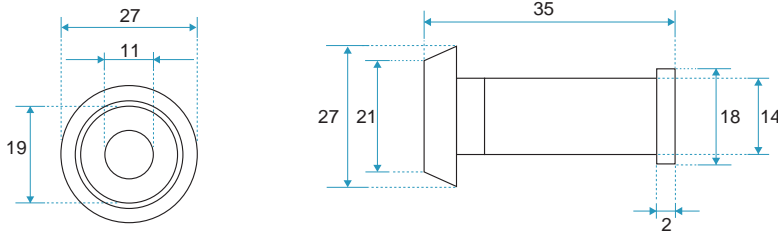

Feature

- Hi Resolution up to 400 TV Lines.
- Compact size.
- Backlight compensation.
- High Quality Picture.
- High Performance.
- Outstanding Quality!
- Competitive Price!
- Substitution for door "peepholes"