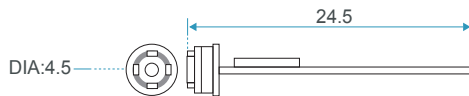

BOARD TYPE MODULE

TUBE TYPE MODULE

unit : mm (±0.5)

Feature

- Ø 5.4mm Only
- With LED light
- Compact size.
- Backlight compensation.
- High Quality Picture.
- High Performance.
- Outstanding Quality!
- Default focus 2~7 cm

Specification

Model	MO-B1204
Video system	NTSC & PAL
Number of effective pixels	720 x 525(NTSC), 720 x 625(PAL)
Image sensor	1/12" Color CMOS CAMERA Module
Resolution(TV Lines)	400 TV Lines
S/N Ratio	more than 36dB
Minimum illumination	1LUX / F1.2
Electronic shutte	1/60~1/62500 SEC
Horizontal syncfrequency	NTSC -15.734kHz , PAL-15.625KHz
Vertical sync frequency	NTSC - 60Hz , PAL-50Hz
Camera consumption	0.45
Video output	1Vp-p , 75ohm composite
Built - in Lens	1.2mm / F2.8
Storage temperature	-30 to 60 Degree C
Working temperature	-10 to 45 Degree C
Power source	DC 3.3 ~ 4.2V , LED light ; DC 3.6V
Power current	100 mA
Dimension (mm)	Ø 4.5 x 24.5(mm)