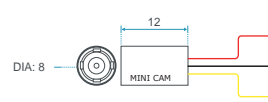

(BOARD TYPE)MO-B3506

(Tube type)MO-T3506LW

(Tube Type)MO-T3575LW

MO-T3506LC

MO-L3506

MO-L3575

unit : mm (±0.5)

## Feature

- Ø 7.7 mm Only
- Compact size.
- Backlight compensation.
- High Quality Picture.
- High Performance.
- Outstanding Quality!
- Competitive Price!

## Specification

Model	MO-T3506	MO-T3575
LED Light	LED x 4 Pcs	
Video system	NTSC & PAL	
Number of effective pixels	648 x 488	
Image sensor	1/4" Color CCIQ II Camera	
Resolution(TV Lines)	400 TV Lines	
S/N Ratio	more than 50dB	
Minimum illumination	0.1LUX / F1.2	
Image Transfer Rate	60 fps	
Horizontal sync frequency	NTSC -15.734kHz, PAL-15.625KHz	
Vertical sync frequency	NTSC - 60Hz, PAL-50Hz	
Camera consumption	0.45	
Video output	1Vp-p, 75ohm composite	
Built - in Lens	3.4mm/F3.4	
Storage temperature	-30 to 60 Degree C	
Working temperature	-10 to 45 Degree C	
Power source	DC 4~12 V(Standard)	
Power current	100 mA	
Dimension (mm)	Ø 8 x 12(mm)	Ø 12 x 25(mm)