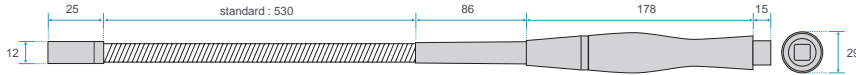

(BOARD TYPE)MO-B3506

(Tube type)MO-T3506LW

(Tube Type)MO-T3575LW

MO-T3506LC

MO-L3506

MO-L3575

unit : mm (±0.5)

## Feature

- Ø 7.7 mm Only
- Compact size.
- Backlight compensation.
- High Quality Picture.
- High Performance.
- Outstanding Quality!
- Competitive Price!

## Specification

Model	MO-T3506	MO-T3575
LED Light	LED x 4 Pcs	
Video system	NTSC & PAL	
Number of effective pixels	648 x 488	
Image sensor	1/4" Color CCIQ II Camera	
Resolution(TV Lines)	400 TV Lines	
S/N Ratio	more than 50dB	
Minimum illumination	0.1LUX / F1.2	
Image Transfer Rate	60 fps	
Horizontal sync frequency	NTSC -15.734kHz, PAL-15.625KHz	
Vertical sync frequency	NTSC - 60Hz, PAL-50Hz	
Camera consumption	0.45	
Video output	1Vp-p, 75ohm composite	
Built - in Lens	3.4mm/F3.4	
Storage temperature	-30 to 60 Degree C	
Working temperature	-10 to 45 Degree C	
Power source	DC 4~12 V(Standard)	
Power current	100 mA	
Dimension (mm)	Ø 8 x 12(mm)	Ø 12 x 25(mm)

## Ordering information

MODEL	MODULE TYPE	DIMENSION (mm)	LED	CONNECT
MO-B3506	BOARD TYPE MODULE	Ø 7.7 (mm)	X	3 WIRE OUT
MO-T3506W	TUBE TYPE MODULE	Ø 8 (mm)	X	3 WIRE OUT
MO-T3506C	TUBE TYPE MODULE	Ø 8 (mm)	X	TUBE TYPE CABLE OUT
MO-T3506LW	TUBE TYPE MODULE	Ø 8 (mm)	WITH LED x 4 Pcs	3 WIRE OUT
MO-T3506LC	TUBE TYPE MODULE	Ø 8 (mm)	WITH LED x 4 Pcs	TUBE TYPE CABLE OUT
MO-R3506	SNAKE TYPE MODULE	Ø 8 (mm)	X	SNAKE TYPE DC IN RCA IN
MO-L3506	SNAKE TYPE MODULE	Ø 8 (mm)	WITH LED x 4 Pcs	SNAKE TYPE DC IN RCA IN
MO-T3575W	TUBE TYPE MODULE	Ø 12 (mm)	X	3 WIRE OUT
MO-T3575C	TUBE TYPE MODULE	Ø 12 (mm)	X	TUBE TYPE CABLE OUT
MO-T3575LW	TUBE TYPE MODULE	Ø 12 (mm)	WITH LED x 4 Pcs	3 WIRE OUT
MO-T3575LC	TUBE TYPE MODULE	Ø 12 (mm)	WITH LED x 4 Pcs	TUBE TYPE CABLE OUT
MO-R3575	SNAKE TYPE MODULE	Ø 12 (mm)	X	SNAKE TYPE DC IN RCA IN
MO-L3575	SNAKE TYPE MODULE	Ø 12 (mm)	WITH LED x 4 Pcs	SNAKE TYPE DC IN RCA IN