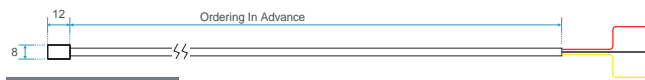

(BOARD TYPE)MO-B3506

(Tube type)MO-T3506LW

(Tube Type)MO-T3575LW

MO-T3506LC

MO-L3506

MO-L3575

unit : mm (±0.5)

## Feature

- Ø 7.7 mm Only
- Compact size.
- Backlight compensation.
- High Quality Picture.
- High Performance.
- Outstanding Quality!
- Competitive Price!

## Specification

Model	MO-T3506	MO-T3575
LED Light	LED x 4 Pcs	
Video system	NTSC & PAL	
Number of effective pixels	648 x 488	
Image sensor	1/4" Color CCIQ II Camera	
Resolution(TV Lines)	400 TV Lines	
S/N Ratio	more than 50dB	
Minimum illumination	0.1LUX / F1.2	
Image Transfer Rate	60 fps	
Horizontal sync frequency	NTSC -15.734kHz, PAL-15.625KHz	
Vertical sync frequency	NTSC - 60Hz, PAL-50Hz	
Camera consumption	0.45	
Video output	1Vp-p, 75ohm composite	
Built - in Lens	3.4mm/F3.4	
Storage temperature	-30 to 60 Degree C	
Working temperature	-10 to 45 Degree C	
Power source	DC 4~12 V(Standard)	
Power current	100 mA	
Dimension (mm)	Ø 8 x 12(mm)	Ø 12 x 25(mm)

## Ordering information

MODEL	MODULE TYPE	DIMENSION (mm)	LED	CONNECT
MO-B3506	BOARD TYPE MODULE	Ø 7.7 (mm)	X	3 WIRE OUT
MO-T3506W	TUBE TYPE MODULE	Ø 8 (mm)	X	3 WIRE OUT
MO-T3506C	TUBE TYPE MODULE	Ø 8 (mm)	X	TUBE TYPE CABLE OUT
MO-T3506LW	TUBE TYPE MODULE	Ø 8 (mm)	WITH LED x 4 Pcs	3 WIRE OUT
MO-T3506LC	TUBE TYPE MODULE	Ø 8 (mm)	WITH LED x 4 Pcs	TUBE TYPE CABLE OUT
MO-R3506	SNAKE TYPE MODULE	Ø 8 (mm)	X	SNAKE TYPE DC IN RCA IN
MO-L3506	SNAKE TYPE MODULE	Ø 8 (mm)	WITH LED x 4 Pcs	SNAKE TYPE DC IN RCA IN
MO-T3575W	TUBE TYPE MODULE	Ø 12 (mm)	X	3 WIRE OUT
MO-T3575C	TUBE TYPE MODULE	Ø 12 (mm)	X	TUBE TYPE CABLE OUT
MO-T3575LW	TUBE TYPE MODULE	Ø 12 (mm)	WITH LED x 4 Pcs	3 WIRE OUT
MO-T3575LC	TUBE TYPE MODULE	Ø 12 (mm)	WITH LED x 4 Pcs	TUBE TYPE CABLE OUT
MO-R3575	SNAKE TYPE MODULE	Ø 12 (mm)	X	SNAKE TYPE DC IN RCA IN
MO-L3575	SNAKE TYPE MODULE	Ø 12 (mm)	WITH LED x 4 Pcs	SNAKE TYPE DC IN RCA IN