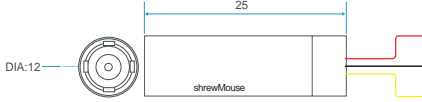

(BOARD TYPE)MO-B3506

(Tube type)MO-T3506LW

(Tube Type)MO-T3575LW

MO-T3506LC

MO-L3506

MO-L3575

unit : mm (±0.5)

## Feature

- Ø 7.7 mm Only
- Compact size.
- Backlight compensation.
- High Quality Picture.
- High Performance.
- Outstanding Quality!
- Competitive Price!

## Specification

Model	MO-T3506	MO-T3575
LED Light	LED x 4 Pcs	
Video system	NTSC & PAL	
Number of effective pixels	648 x 488	
Image sensor	1/4" Color CCIQ II Camera	
Resolution(TV Lines)	400 TV Lines	
S/N Ratio	more than 50dB	
Minimum illumination	0.1LUX / F1.2	
Image Transfer Rate	60 fps	
Horizontal sync frequency	NTSC -15.734kHz, PAL-15.625KHz	
Vertical sync frequency	NTSC - 60Hz, PAL-50Hz	
Camera consumption	0.45	
Video output	1Vp-p, 75ohm composite	
Built - in Lens	3.4mm/F3.4	
Storage temperature	-30 to 60 Degree C	
Working temperature	-10 to 45 Degree C	
Power source	DC 4~12 V(Standard)	
Power current	100 mA	
Dimension (mm)	Ø 8 x 12(mm)	Ø 12 x 25(mm)