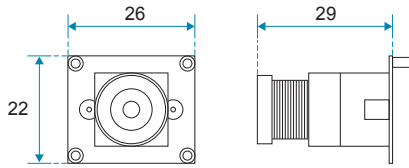

**Board**

**MO-B3526G**

**MO-B3526P-4F**

Unit : mm (± 0.5)

**Feature**

- CCIQ II** ▶ Challenge CCD Image Quality
- Hi Resolution up to 400 TV Lines.
- Compact size.
- Ultra-lightweight!
- Backlight compensation.
- High Quality Picture.
- High Performance.
- Outstanding Quality!
- Day & Night Lens

**Specification**

Model	MO-B3526G	MO-B3526-4F
Video system	NTSC / PAL	
Number of effective pixels	648 x 488	
Image sensor	1/4" CCIQ II Color Camera	
Resolution(TV Lines)	400 TV Lines	
S/N Ratio	more than 50dB	
Minimum illumination	0.1 LUX / F1.2	
Electronic shutter	60 field/sec (NTSC) , 50 field/sec (PAL)	
Horizontal sync frequency	NTSC(EIA) -15.734kHz , PAL(CCIR) - 15.625kHz	
Vertical sync frequency	NTSC(EIA) - 60Hz , PAL(CCIR) - 50Hz	
Camera consumption	0.45	
Video output	1Vp-p , 75ohm composite	
Storage temperature	-30 to 60 Degree C	
Working temperature	-10 to 45 Degree C	
Built-in Lens	3.7 mm/F2.0	4.3 mm/F2.0
Power source	DC 5~12 V(Standard)	
Power current	50 mA	
Dimension (mm)	22 x 26 (mm)	