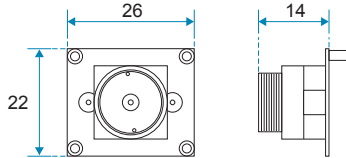

**Board**

**MO-B3526G**

**MO-B3526P-4F**

Unit : mm (± 0.5)

**Feature**

- CCIQ II** ▶ Challenge CCD Image Quality
- Hi Resolution up to 400 TV Lines.
- Compact size.
- Ultra-lightweight!
- Backlight compensation.
- High Quality Picture.
- High Performance.
- Outstanding Quality!
- Day & Night Lens

**Specification**

Model	MO-B3526G	MO-B3526-4F
Video system	NTSC / PAL	
Number of effective pixels	648 x 488	
Image sensor	1/4" CCIQ II Color Camera	
Resolution(TV Lines)	400 TV Lines	
S/N Ratio	more than 50dB	
Minimum illumination	0.1 LUX / F1.2	
Electronic shutter	60 field/sec (NTSC) , 50 field/sec (PAL)	
Horizontal sync frequency	NTSC(EIA) -15.734kHz , PAL(CCIR) - 15.625kHz	
Vertical sync frequency	NTSC(EIA) - 60Hz , PAL(CCIR) - 50Hz	
Camera consumption	0.45	
Video output	1Vp-p , 75ohm composite	
Storage temperature	-30 to 60 Degree C	
Working temperature	-10 to 45 Degree C	
Built-in Lens	3.7 mm/F2.0	4.3 mm/F2.0
Power source	DC 5~12 V(Standard)	
Power current	50 mA	
Dimension (mm)	22 x 26 (mm)	