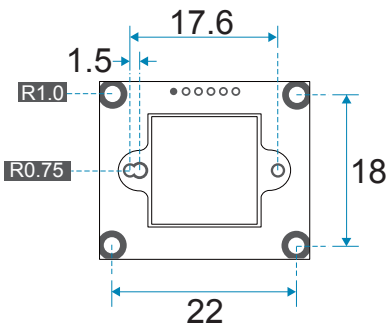

**Board**

**MO-B3526G**

**MO-B3526P-4F**

Unit : mm (± 0.5)

**Feature**

- CCIQ II** ▶ Challenge CCD Image Quality
- Hi Resolution up to 400 TV Lines.
- Compact size.
- Ultra-lightweight!
- Backlight compensation.
- High Quality Picture.
- High Performance.
- Outstanding Quality!
- Day & Night Lens

**Specification**

Model	MO-B3526G	MO-B3526-4F
Video system	NTSC / PAL	
Number of effective pixels	648 x 488	
Image sensor	1/4" CCIQ II Color Camera	
Resolution(TV Lines)	400 TV Lines	
S/N Ratio	more than 50dB	
Minimum illumination	0.1 LUX / F1.2	
Electronic shutter	60 field/sec (NTSC) , 50 field/sec (PAL)	
Horizontal sync frequency	NTSC(EIA) -15.734kHz , PAL(CCIR) - 15.625kHz	
Vertical sync frequency	NTSC(EIA) - 60Hz , PAL(CCIR) - 50Hz	
Camera consumption	0.45	
Video output	1Vp-p , 75ohm composite	
Storage temperature	-30 to 60 Degree C	
Working temperature	-10 to 45 Degree C	
Built-in Lens	3.7 mm/F2.0	4.3 mm/F2.0
Power source	DC 5~12 V(Standard)	
Power current	50 mA	
Dimension (mm)	22 x 26 (mm)	