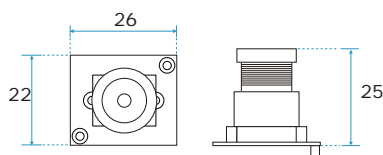

BOARD

N-1426G,N-1826G

N-1426P-3F,N-1826-3F

unit : mm (±0.5)

Feature

- Compact size.
- Backlight compensation.
- Superb picture quality!
- High Performance.
- Outstanding Quality!
- Competitive Price!

Specification

| Model | N-1426G | N-1826G |
|----------------------------|--|----------------------------------|
| Video system | NTSC / PAL | |
| Number of effective pixels | 510 x 492 (NTSC)/500 x 528 (PAL) | 768 x 494 (NTSC)/752 x 582 (PAL) |
| Image sensor | 1/4" CCD Color Camera | |
| Resolution(TV Lines) | 380 TV Lines | 520 TV Lines |
| S/N Ratio | more than 48dB | |
| Minimum illumination | 0.2 LUX / F1.2 | |
| Shutter Speed | 1/50-1/100,000 Sec. | |
| Horizontal sync frequency | NTSC -15.734kHz , PAL- 15.625kHz | |
| Vertical sync frequency | NTSC - 60Hz , PAL - 50Hz | |
| Camera consumption | 0.45 | |
| Video output | 1Vp-p , 75ohm composite | |
| Audio output | 20-16000Hz,S/N more than 58dB (Optional) | |
| Built - lens | 3.6mm / F2.0 | |
| Storage temperature | -30 to 60 Degree C | |
| Working temperature | -10 to 45 Degree C | |
| Power source | DC 5~ 12 V(Standard) | |
| Power current | 80 mA | |
| Dimension (mm) | 22 X 26 (mm) | 22 X 26 (mm) |