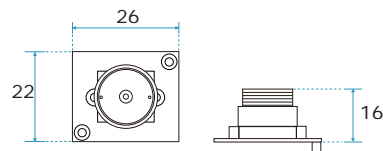

BOARD

N-1426G,N-1826G

N-1426P-3F,N-1826-3F

unit : mm (±0.5)

Feature

- Compact size.
- Backlight compensation.
- Superb picture quality!
- High Performance.
- Outstanding Quality!
- Competitive Price!

Specification

| Model | N-1426G | N-1826G |
|----------------------------|--|----------------------------------|
| Video system | NTSC / PAL | |
| Number of effective pixels | 510 x 492 (NTSC)/500 x 528 (PAL) | 768 x 494 (NTSC)/752 x 582 (PAL) |
| Image sensor | 1/4" CCD Color Camera | |
| Resolution(TV Lines) | 380 TV Lines | 520 TV Lines |
| S/N Ratio | more than 48dB | |
| Minimum illumination | 0.2 LUX / F1.2 | |
| Shutter Speed | 1/50-1/100,000 Sec. | |
| Horizontal sync frequency | NTSC -15.734kHz , PAL- 15.625kHz | |
| Vertical sync frequency | NTSC - 60Hz , PAL - 50Hz | |
| Camera consumption | 0.45 | |
| Video output | 1Vp-p , 75ohm composite | |
| Audio output | 20-16000Hz,S/N more than 58dB (Optional) | |
| Built - lens | 3.6mm / F2.0 | |
| Storage temperature | -30 to 60 Degree C | |
| Working temperature | -10 to 45 Degree C | |
| Power source | DC 5~ 12 V(Standard) | |
| Power current | 80 mA | |
| Dimension (mm) | 22 X 26 (mm) | 22 X 26 (mm) |