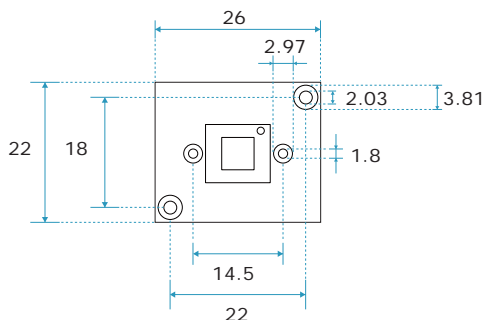

BOARD

N-1426G,N-1826G

N-1426P-3F,N-1826-3F

unit : mm (±0.5)

Feature

- Compact size.
- Backlight compensation.
- Superb picture quality!
- High Performance.
- Outstanding Quality!
- Competitive Price!

Specification

| Model | N-1426G | N-1826G |
|----------------------------|--|----------------------------------|
| Video system | NTSC / PAL | |
| Number of effective pixels | 510 x 492 (NTSC)/500 x 528 (PAL) | 768 x 494 (NTSC)/752 x 582 (PAL) |
| Image sensor | 1/4" CCD Color Camera | |
| Resolution(TV Lines) | 380 TV Lines | 520 TV Lines |
| S/N Ratio | more than 48dB | |
| Minimum illumination | 0.2 LUX / F1.2 | |
| Shutter Speed | 1/50-1/100,000 Sec. | |
| Horizontal sync frequency | NTSC -15.734kHz , PAL- 15.625kHz | |
| Vertical sync frequency | NTSC - 60Hz , PAL - 50Hz | |
| Camera consumption | 0.45 | |
| Video output | 1Vp-p , 75ohm composite | |
| Audio output | 20-16000Hz,S/N more than 58dB (Optional) | |
| Built - lens | 3.6mm / F2.0 | |
| Storage temperature | -30 to 60 Degree C | |
| Working temperature | -10 to 45 Degree C | |
| Power source | DC 5~ 12 V(Standard) | |
| Power current | 80 mA | |
| Dimension (mm) | 22 X 26 (mm) | 22 X 26 (mm) |