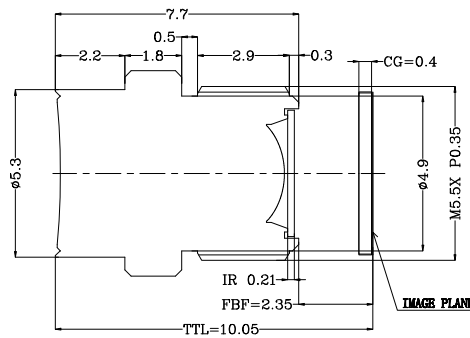

## Lens Type

UNIT: mm

### Specification

Sensor type	1/3.5" VGA
Focal length	2.3mm
Image circle	Ø5.16 mm +5%
FBFL	2.35mm +1%
Aperture F/no	2.6/7.0 +5%
F.O.V (D/H/V)	144° / 74° / 104°
Total Track	10.05mm +1%
Mount	M7 x P0.5
Lens construction	2G2P+IR

UNIT: mm

### Specification

Sensor type	1/3.5" VGA
Focal length	2.3mm
Image circle	Ø5.16 mm +5%
FBFL	2.35mm +1%
Aperture F/no	2.6 /4.0/7.0 /10+5%
F.O.V (D/H/V)	144° / 74° / 104°
Total Track	10.05mm +1%
Mount	M5.5 x P0.5
Lens construction	2G2P+IR