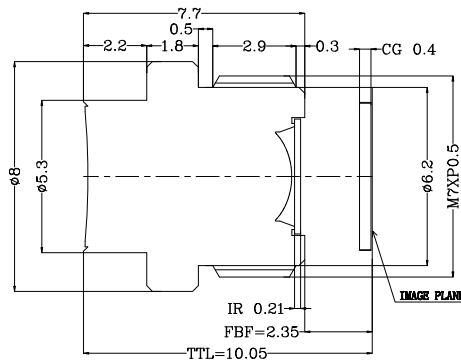

## Lens Type

UNIT: mm

### Specification

Sensor type	1/3.5" VGA
Focal length	2.3mm
Image circle	Ø5.16 mm +5%
FBFL	2.35mm +1%
Aperture F/no	2.6/7.0 +5%
F.O.V (D/H/V)	144° / 74° / 104°
Total Track	10.05mm +1%
Mount	M7 x P0.5
Lens construction	2G2P+IR

UNIT: mm

### Specification

Sensor type	1/3.5" VGA
Focal length	2.3mm
Image circle	Ø5.16 mm +5%
FBFL	2.35mm +1%
Aperture F/no	2.6 /4.0/7.0 /10+5%
F.O.V (D/H/V)	144° / 74° / 104°
Total Track	10.05mm +1%
Mount	M5.5 x P0.5
Lens construction	2G2P+IR