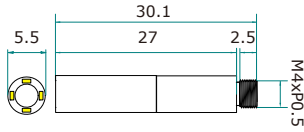

**Tube Type**

MX-V1204KL-51-A

MX-V1204KL-51-B

MX-V1204KL-51-C

unit : mm (±0.5)

**Feature**

- High Sensitivity!
- High Performance & Super low light.
- Night Vision / Low Light Camera
- Compact size

**Specification**

Model	MX-V1204KL-51-A	MX-V1204KL-51-B	MX-V1204KL-51-C
Video system	NTSC / PAL		
Pixel Size	1.75 μm x 1.75 μm		
Active Image Size	1.148mm(H) X 0.861mm(V) X 1.43mm(D)		
Number of effective pixels	720 x 480(NTSC/ ITU-601) / 720 x 576(PAL/ITU-601)		
Image sensor	Hybrid Sensitivity CMOS color		
Resolution(TV Lines)	450 TV Lines		
S/N Ratio	38 dB		
Max Dynamic Range	4.7 mV/s @ 60°C		
Shutter	rolling shutter		
Sensitivity	960 mV/(Lux • sec)		
Frame Rate	15fps(15~30fps (auto) -ordering in advance)		
Horizontal sync frequency	NTSC/EIA -15.734kHz , PAL/CCIR - 15.625kHz		
Vertical sync frequency	NTSC/EIA - 60Hz , PAL/CCIR - 50Hz		
Gamma consumption	0.45		
Video output	1Vp-p , 75ohm composite		
Lens	1.498mm/F5.0 (H= 41° 56'; V= 32° 4'; D= 51° 2')		
Focus distance point	4.5mm (ordering in advance)		
LED	white LEDx4 (IR 940nm LED or IR850nm LED - ordering in advance), with dimmer switch		
Storage temperature	-30 to 60 Degree C		
Working temperature	-10 to 45 Degree C		
Power source	Camera input: DC 5~12V		
Power current	140 mA(max)		
Dimension (mm)	Ø5.5x27mm	Ø5.5x30.1mm	Ø5.5x27mm

**Ordering information**

Lens Model	EFL / Fno.	FOV (with MX-B1204)	Image Circle	Thread	Note
1M13320IR-M3.5	1.33mm / F2.0	H= 46° 41'; V= 35° 52'; D= 56° 31'	2.36mm	M3.5xP0.2	normal
LP1532IR-M3.5	1.498mm / F3.2	H= 41° 56'; V= 32° 4'; D= 51° 2'	2.4mm	M3.5xP0.3	normal
LP1550R-M3.5	1.498mm / F5.0	H= 41° 56'; V= 32° 4'; D= 51° 2'	2.4mm	M3.5xP0.3	Middle DOF
LP1570R-M3.5	1.498mm / F7.0	H= 41° 56'; V= 32° 4'; D= 51° 2'	2.4mm	M3.5xP0.3	High DOF