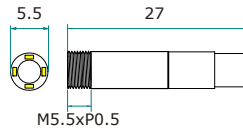

**Tube Type**

MX-V1204KL-51-A

MX-V1204KL-51-B

MX-V1204KL-51-C

unit : mm (±0.5)

**Feature**

- High Sensitivity!
- High Performance & Super low light.
- Night Vision / Low Light Camera
- Compact size

**Specification**

Model	MX-V1204KL-51-A	MX-V1204KL-51-B	MX-V1204KL-51-C
Video system	NTSC / PAL		
Pixel Size	1.75 μm x 1.75 μm		
Active Image Size	1.148mm(H) X 0.861mm(V) X 1.43mm(D)		
Number of effective pixels	720 x 480(NTSC/ ITU-601) / 720 x 576(PAL/ITU-601)		
Image sensor	Hybrid Sensitivity CMOS color		
Resolution(TV Lines)	450 TV Lines		
S/N Ratio	38 dB		
Max Dynamic Range	4.7 mV/s @ 60°C		
Shutter	rolling shutter		
Sensitivity	960 mV/(Lux • sec)		
Frame Rate	15fps(15~30fps (auto) -ordering in advance)		
Horizontal sync frequency	NTSC/EIA -15.734kHz , PAL/CCIR - 15.625kHz		
Vertical sync frequency	NTSC/EIA - 60Hz , PAL/CCIR - 50Hz		
Gamma consumption	0.45		
Video output	1Vp-p , 75ohm composite		
Lens	1.498mm/F5.0 (H= 41° 56'; V= 32° 4'; D= 51° 2')		
Focus distance point	4.5mm (ordering in advance)		
LED	white LEDx4 (IR 940nm LED or IR850nm LED - ordering in advance), with dimmer switch		
Storage temperature	-30 to 60 Degree C		
Working temperature	-10 to 45 Degree C		
Power source	Camera input: DC 5~12V		
Power current	140 mA(max)		
Dimension (mm)	Ø5.5x27mm	Ø5.5x30.1mm	Ø5.5x27mm