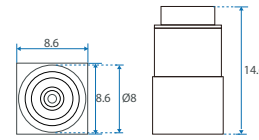

**Body Type**

MO-S7088-3TC

MO-S7088-3D

MO-S7088-4C

MO-S7088-4F

MO-S7088-2E

**Feature**

- Compact size.
- UTC Function
- High Performance.
- Outstanding Quality!
- Competitive Price!

**Specification**

Unit : mm (± 0.5)

|                            |  |
|----------------------------|--|
| Model                      | MO-S7088   |
| Pixel size                 | 5.6 um x 5.6 um                                    |
| Effective Image Area       | 3.99 mm x 3.09 mm                                  |
| Video system               | NTSC / PAL   |
| Number of effective pixels | 712 x 552(640x480 output pixel array) (NTSC & PAL) |
| Image sensor               | 1/4" CMOS Color Camera                             |
| S/N Ratio                  | 44.8 dB  |
| Dynamic range              | 75 dB  |
| Sensor scan mode           | Interlace  |
| Image Transfer Rate        | 60 field/sec CVBS(NTSC), 50 field/sec (PAL)        |
| Sensitivity                | 16 [V/Lux.sec]                                     |
| Horizontal sync frequency  | NTSC -15.734kHz, PAL - 15.625kHz                   |
| Vertical sync frequency    | NTSC - 60Hz, PAL - 50Hz                            |
| Camera consumption         | 0.45   |
| Video output               | 1Vp-p, 75ohm composite                             |
| Storage temperature        | -30 to 60 Degree C                                 |
| Working temperature        | -10 to 45 Degree C                                 |
| Power source               | DC 5~12V   |
| Power current              | 100 mA(max)  |
| Dimension (mm)             | 8.6 x 8.6 (mm)                                     |