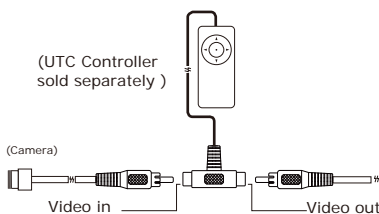

**Specification**

Unit : mm (± 0.5)

|                            |  |
|----------------------------|--|
| Model                      | MO-S7088   |
| Pixel size                 | 5.6 um x 5.6 um                                    |
| Effective Image Area       | 3.99 mm x 3.09 mm                                  |
| Video system               | NTSC / PAL   |
| Number of effective pixels | 712 x 552(640x480 output pixel array) (NTSC & PAL) |
| Image sensor               | 1/4" CMOS Color Camera                             |
| S/N Ratio                  | 44.8 dB  |
| Dynamic range              | 75 dB  |
| Sensor scan mode           | Interlace  |
| Image Transfer Rate        | 60 field/sec CVBS(NTSC), 50 field/sec (PAL)        |
| Sensitivity                | 16 [V/Lux.sec]                                     |
| Horizontal sync frequency  | NTSC -15.734kHz, PAL - 15.625kHz                   |
| Vertical sync frequency    | NTSC - 60Hz, PAL - 50Hz                            |
| Camera consumption         | 0.45   |
| Video output               | 1Vp-p, 75ohm composite                             |
| Storage temperature        | -30 to 60 Degree C                                 |
| Working temperature        | -10 to 45 Degree C                                 |
| Power source               | DC 5~12V   |
| Power current              | 100 mA(max)  |
| Dimension (mm)             | 8.6 x 8.6 (mm)                                     |

MO-S7088-3TC 7: 1/3.56" B/W  
MO-S7088A A: Microphone

User can adjust camera's Shtter , AGC, Sensitivity, Exposure, BLC, White Balance, Brightness, Contrast, Color Gain, Sharpness Noise Reduce, OSD color, Mirror, Language via UTC controller.