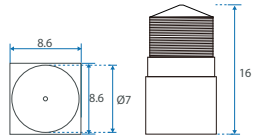

**Body Type**

MO-S7088-3TC

MO-S7088-3D

MO-S7088-4C

MO-S7088-4F

MO-S7088-2E

**Feature**

- Compact size.
- UTC Function
- High Performance.
- Outstanding Quality!
- Competitive Price!

**Specification**

Unit : mm (± 0.5)

|                            |  |
|----------------------------|--|
| Model                      | MO-S7088   |
| Pixel size                 | 5.6 um x 5.6 um                                    |
| Effective Image Area       | 3.99 mm x 3.09 mm                                  |
| Video system               | NTSC / PAL   |
| Number of effective pixels | 712 x 552(640x480 output pixel array) (NTSC & PAL) |
| Image sensor               | 1/4" CMOS Color Camera                             |
| S/N Ratio                  | 44.8 dB  |
| Dynamic range              | 75 dB  |
| Sensor scan mode           | Interlace  |
| Image Transfer Rate        | 60 field/sec CVBS(NTSC), 50 field/sec (PAL)        |
| Sensitivity                | 16 [V/Lux.sec]                                     |
| Horizontal sync frequency  | NTSC -15.734kHz, PAL - 15.625kHz                   |
| Vertical sync frequency    | NTSC - 60Hz, PAL - 50Hz                            |
| Camera consumption         | 0.45   |
| Video output               | 1Vp-p, 75ohm composite                             |
| Storage temperature        | -30 to 60 Degree C                                 |
| Working temperature        | -10 to 45 Degree C                                 |
| Power source               | DC 5~12V   |
| Power current              | 100 mA(max)  |
| Dimension (mm)             | 8.6 x 8.6 (mm)                                     |