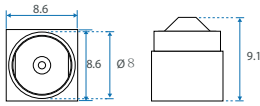

**Body Type**

MO-S7088-3TC

MO-S7088-3D

MO-S7088-4C

MO-S7088-4F

MO-S7088-2E

**Feature**

- Compact size.
- UTC Function
- High Performance.
- Outstanding Quality!
- Competitive Price!

**Specification**

Unit : mm (± 0.5)

|                            |  |
|----------------------------|--|
| Model                      | MO-S7088   |
| Pixel size                 | 5.6 um x 5.6 um                                    |
| Effective Image Area       | 3.99 mm x 3.09 mm                                  |
| Video system               | NTSC / PAL   |
| Number of effective pixels | 712 x 552(640x480 output pixel array) (NTSC & PAL) |
| Image sensor               | 1/4" CMOS Color Camera                             |
| S/N Ratio                  | 44.8 dB  |
| Dynamic range              | 75 dB  |
| Sensor scan mode           | Interlace  |
| Image Transfer Rate        | 60 field/sec CVBS(NTSC), 50 field/sec (PAL)        |
| Sensitivity                | 16 [V/Lux.sec]                                     |
| Horizontal sync frequency  | NTSC -15.734kHz, PAL - 15.625kHz                   |
| Vertical sync frequency    | NTSC - 60Hz, PAL - 50Hz                            |
| Camera consumption         | 0.45   |
| Video output               | 1Vp-p, 75ohm composite                             |
| Storage temperature        | -30 to 60 Degree C                                 |
| Working temperature        | -10 to 45 Degree C                                 |
| Power source               | DC 5~12V   |
| Power current              | 100 mA(max)  |
| Dimension (mm)             | 8.6 x 8.6 (mm)                                     |