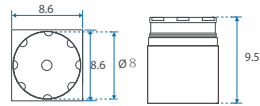

**Body Type**

MO-S7088-3TC

MO-S7088-3D

MO-S7088-4C

MO-S7088-4F

MO-S7088-2E

**Feature**

- Compact size.
- UTC Function
- High Performance.
- Outstanding Quality!
- Competitive Price!

**Specification**

Unit : mm (± 0.5)

|                            |  |
|----------------------------|--|
| Model                      | MO-S7088   |
| Pixel size                 | 5.6 um x 5.6 um                                    |
| Effective Image Area       | 3.99 mm x 3.09 mm                                  |
| Video system               | NTSC / PAL   |
| Number of effective pixels | 712 x 552(640x480 output pixel array) (NTSC & PAL) |
| Image sensor               | 1/4" CMOS Color Camera                             |
| S/N Ratio                  | 44.8 dB  |
| Dynamic range              | 75 dB  |
| Sensor scan mode           | Interlace  |
| Image Transfer Rate        | 60 field/sec CVBS(NTSC), 50 field/sec (PAL)        |
| Sensitivity                | 16 [V/Lux.sec]                                     |
| Horizontal sync frequency  | NTSC -15.734kHz, PAL - 15.625kHz                   |
| Vertical sync frequency    | NTSC - 60Hz, PAL - 50Hz                            |
| Camera consumption         | 0.45   |
| Video output               | 1Vp-p, 75ohm composite                             |
| Storage temperature        | -30 to 60 Degree C                                 |
| Working temperature        | -10 to 45 Degree C                                 |
| Power source               | DC 5~12V   |
| Power current              | 100 mA(max)  |
| Dimension (mm)             | 8.6 x 8.6 (mm)                                     |