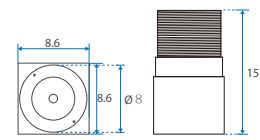

**Body Type**

MO-S7088-3TC

MO-S7088-3D

MO-S7088-4C

MO-S7088-4F

MO-S7088-2E

**Feature**

- Compact size.
- UTC Function
- High Performance.
- Outstanding Quality!
- Competitive Price!

**Specification**

Unit : mm (± 0.5)

|                            |  |
|----------------------------|--|
| Model                      | MO-S7088   |
| Pixel size                 | 5.6 um x 5.6 um                                    |
| Effective Image Area       | 3.99 mm x 3.09 mm                                  |
| Video system               | NTSC / PAL   |
| Number of effective pixels | 712 x 552(640x480 output pixel array) (NTSC & PAL) |
| Image sensor               | 1/4" CMOS Color Camera                             |
| S/N Ratio                  | 44.8 dB  |
| Dynamic range              | 75 dB  |
| Sensor scan mode           | Interlace  |
| Image Transfer Rate        | 60 field/sec CVBS(NTSC), 50 field/sec (PAL)        |
| Sensitivity                | 16 [V/Lux.sec]                                     |
| Horizontal sync frequency  | NTSC -15.734kHz, PAL - 15.625kHz                   |
| Vertical sync frequency    | NTSC - 60Hz, PAL - 50Hz                            |
| Camera consumption         | 0.45   |
| Video output               | 1Vp-p, 75ohm composite                             |
| Storage temperature        | -30 to 60 Degree C                                 |
| Working temperature        | -10 to 45 Degree C                                 |
| Power source               | DC 5~12V   |
| Power current              | 100 mA(max)  |
| Dimension (mm)             | 8.6 x 8.6 (mm)                                     |