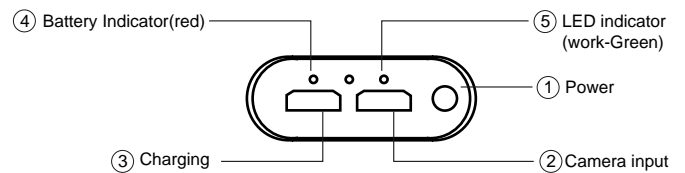

Overview

Used on phone

1. Download APP or APK:
  (ios)Serach the App Store for "Sea_Otter" in the App Store QR code,and download it.
2. (android)Serach the google play for "WiFi View" in the App Store QR code,and download it.

3. Install wifi view app,then the icon will show on your android phone. the icon will show on your iphone
4. Turn on the phone wifi, after 15 seconds,and find "ZCF" of the wifi name.Connect it,password is 12345678, then ⑤ green led flashes slowly. It indicate that the WiFi has connectrd successfully.
5. Press wifi view app, and then camera connect to smartphone. ⑤ LED flashes fastly, you can take photo and viedo.

Other information

Image									
Model	MM-V1001L	MM-V1003L	MM-V20904L	MM-V21106L	MM-V31105L	MM-V4110L	MM-V5015L	MM-N40XX	MM-N20XXE
Dimension	Ø2.5mm	Ø3.8mm	Ø4.2mm	Ø6mm	Ø5.4mm	Ø10mm	Ø15mm	10.3x40.7mm	22.8x57.4mm
Resolution	400x400 @30fps	400 x 400	1280x720 @ 30fps MJPG @ 10fps YUV	1280x720 @ 30fps MJPG @ 10fps YUV	1920x1080 @ 30fps MJPG @ 3fps YUV	1920x1080 @ 24fps H.264 @ 30fps MJPG @ 10fps YUV	2592 x 1944 @ 15 fps MJPG	1920x1080 @ 24fps H.264 @ 30fps MJPG @ 10fps YUV	1920x1080 @ 30fps MJPG @ 10fps YUV
Image sensor	1/18"	1/10"	1/9"	1/9"	1/6"	1/4"	1/4"	1/4"	1/2.7"
LED	White LED x 3	White LED x 4	White LED x 6	White LED x 6	White LED x 6	White LED x 10	White LED x 10	N/A	N/A
UVC format	YUV MJPEG	YUV MJPEG H.264	YUV MJPEG	YUV MJPEG	YUV MJPEG	YUV MJPEG H.264	MJPEG	YUV MJPEG H.264	YUV MJPEG H.264
Type	Tube	Tube	Tube	Tube	Tube	Tube	Tube	Hidden	Hidden
Note	Datasheet	Datasheet	Datasheet	Datasheet	Datasheet	Datasheet	Datasheet	Datasheet	Datasheet