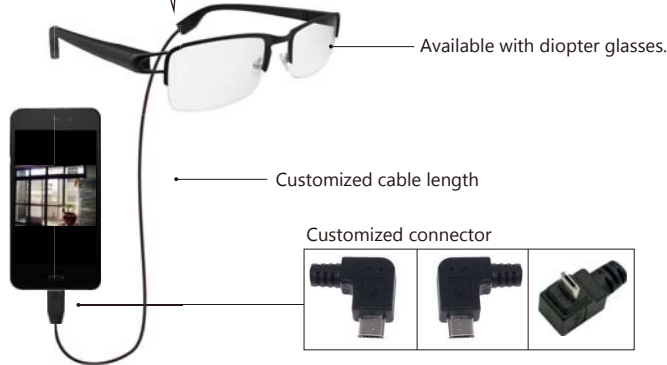

Specification

Model	HSM-1600FDC-77	HSM-1800FDC-S-77	HSM-1800FDC-D-77
Resolution output	Binning	crop	crop
Application	Spy	Spy	Read screen text
Built-in Lens	1.83mm/F2.0	1.83mm/F2.0	1.83mm/F5.0
Image sensor	1/6" Digital CMOS Camera	1/6" Digital CMOS Camera	1/6" Digital CMOS Camera
Built- in microphone	Built- in microphone		
Max. frame rate	1920x1080@ 30fps MJPG/ 3fps YUV 1280x720@ 30fps MJPG/ 12fps YUV 640x480@ 30fps MJPG/ 30fps YUV 320x240@ 30fps MJPG/ 30fps YUV		
Image area	2.7288x1.5498mm		
pixel size	1.4 μm x 1.4 μm		
Scan mode	progressive		
Sensitivity	553 mV/(Lux-sec)		
Dynamic range	73.3 dB @ 15.5x gain		
UVC format	MJPEG		
Storage temperature	-30 to 60 Degree C		
Working temperature	-10 to 45 Degree C		
Interface	USB 2.0 (Compliant with USB Video Class 1.1 standard)		
Operating system	Windows XP, windows Vista, window 7, windows 8		
Power source	DC 5V (Micro USB OTG B type)		
Power current	160mA		
Dimension(mm)	160x150		

HSM-1600FDC-D-77

① CONNECTOR		② CAMERA TYPE		③ Resolution		④ Type		⑤ Angle (Lens)	
HSD	USB 2.0 A type	1600	Binning (resolution)	FDC	1080p (Full HD)	D	Read screen text	77	77°
HSM	Micro USB OTG B type	1800	Crop (resolution)			S	Spy		
HST	USB type-C								
						"Code 4" is only available for Model: HSM-1800FDC series		Built-in Lens: 1.83mm/F2.0 HSM-1800FDC-D-77: 1.83mm/F5.0	

*Video is not stored in glasses camera, must connect with MP-WF580KP-MM to store video.

User can adjust brightness, Gamma, white balance, Exposure Time, Sharpness, Backlight Compensation, Hue, Saturation, Mirror, Flip, Frame Rate, Resolution, and AWB.

RTC Function

APP Preview

Extremely lightweight 1/6" CMOS UVC glasses camera with 1920x1080 (1080p) resolution. Compatible with mini UVC Wi-Fi DVR. Supports H.264 & MJPG video format input, loop recording, snapshot functions. Supports max memory 128GB(micro SD). Users can view live streaming video via a smartphone.